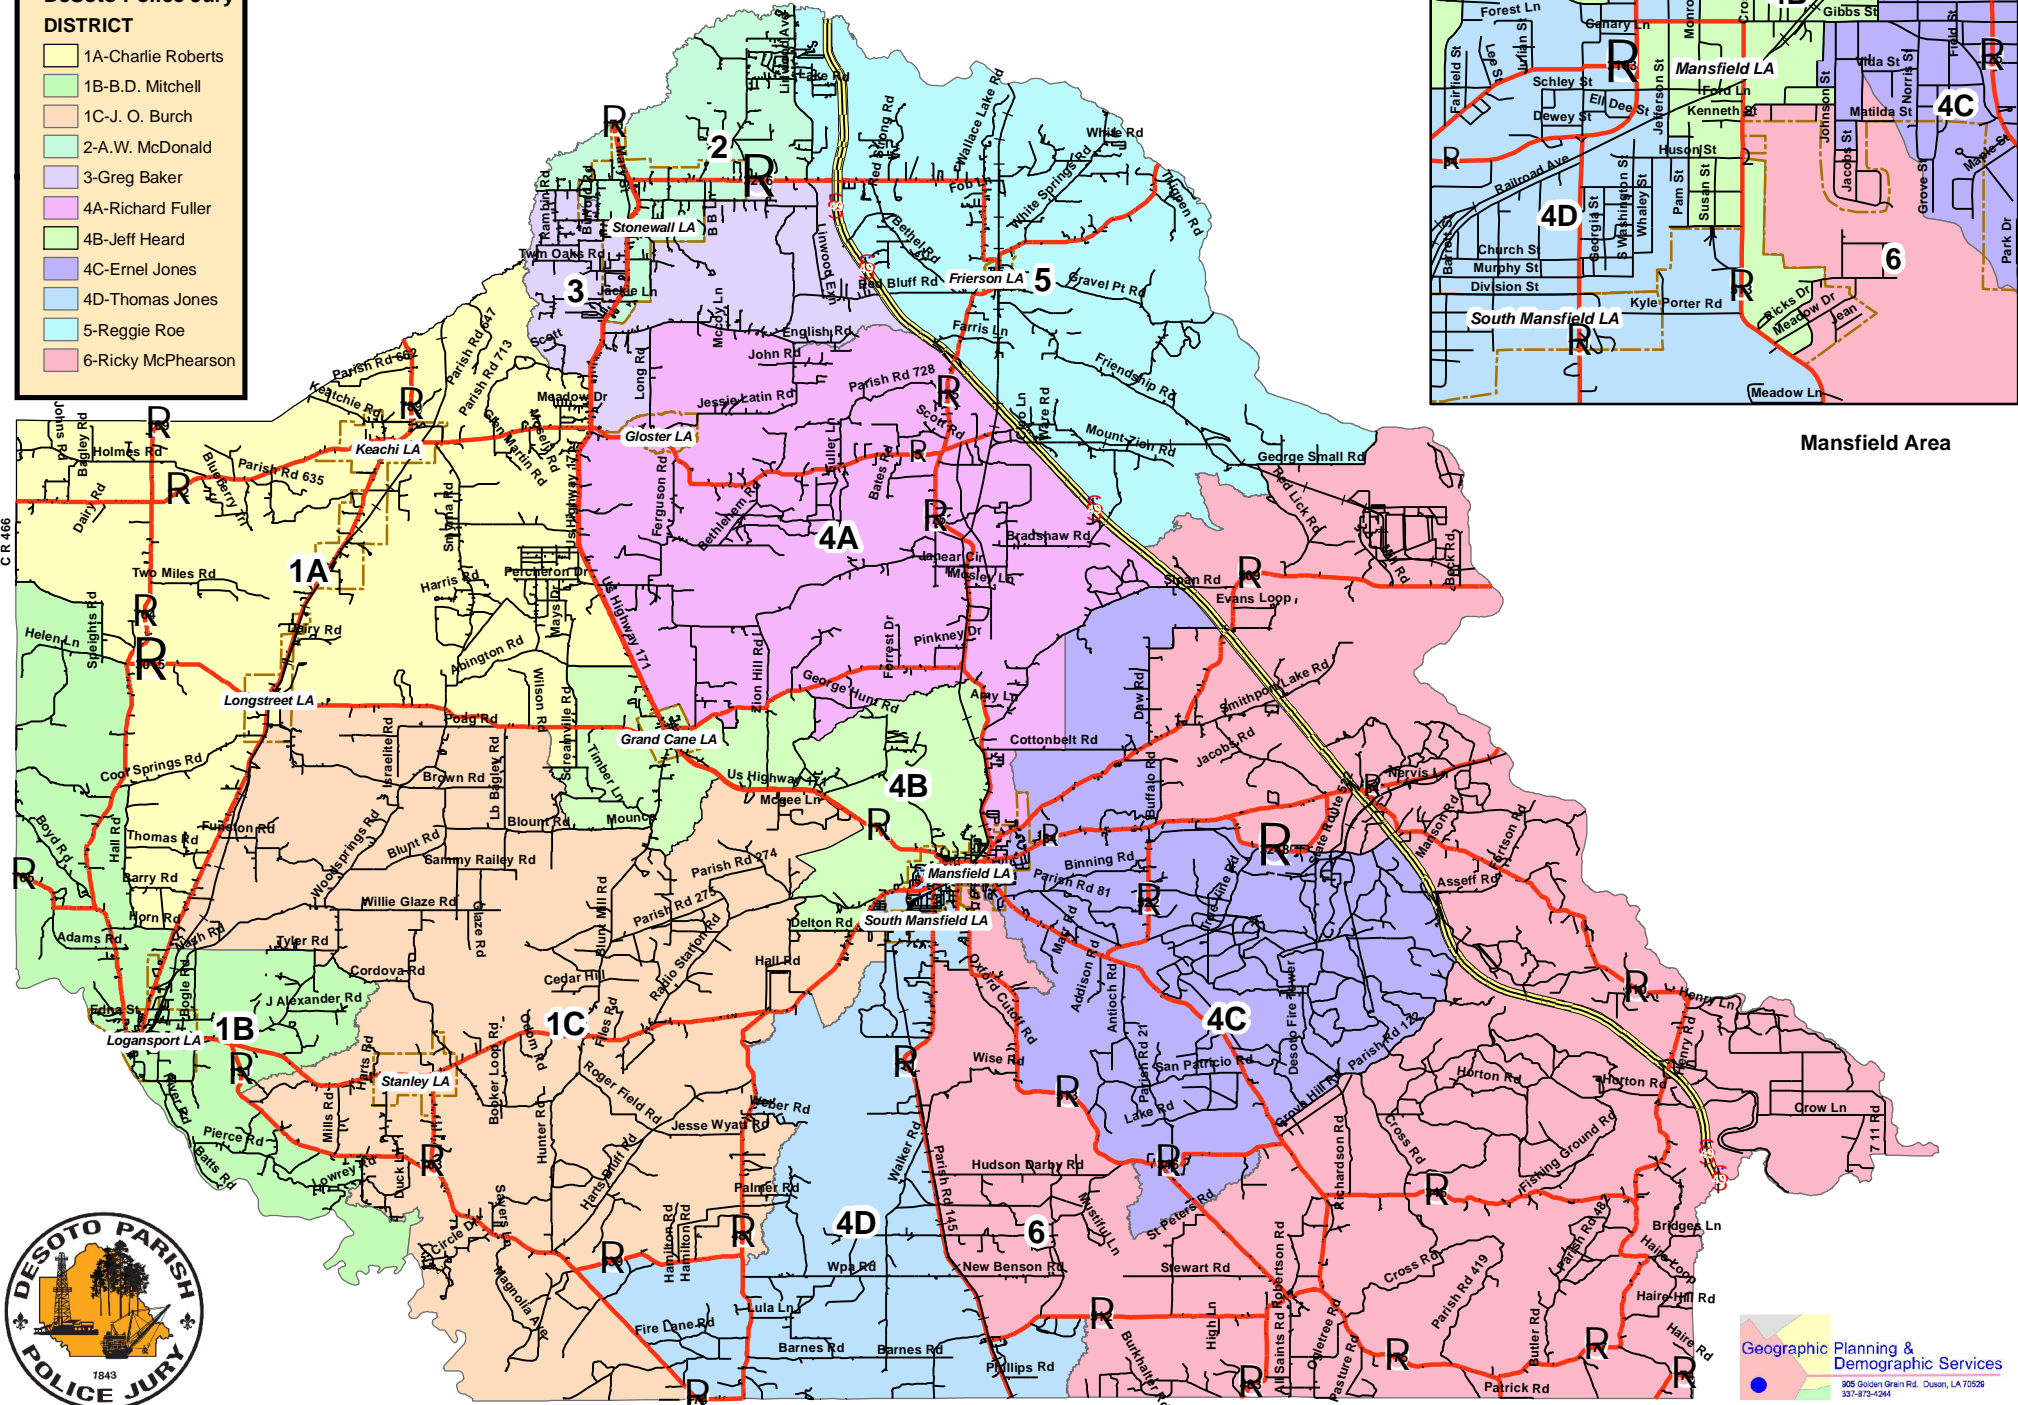

# DeSoto Police Jury Districts

## DeSoto Police Jury DISTRICT

- 1A-Charlie Roberts
- 1B-B.D. Mitchell
- 1C-J. O. Burch
- 2-A.W. McDonald
- 3-Greg Baker
- 4A-Richard Fuller
- 4B-Jeff Heard
- 4C-Ernel Jones
- 4D-Thomas Jones
- 5-Reggie Roe
- 6-Ricky McPhearson

Mansfield Area