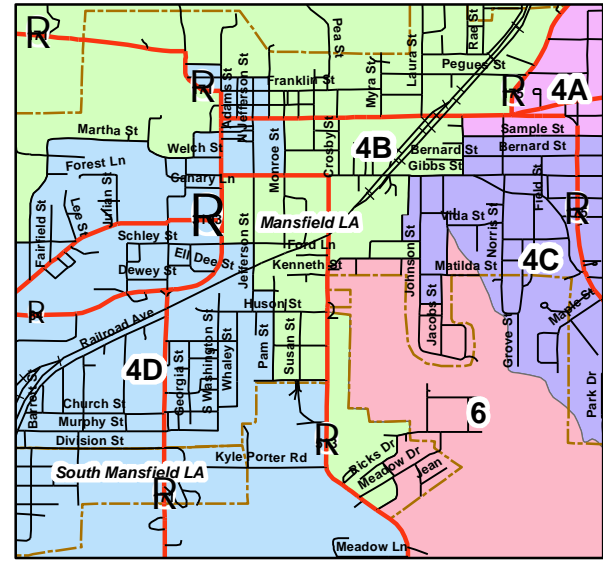

# DeSoto Police Jury Districts

## DeSoto Police Jury DISTRICT

- 1A-Charlie Roberts
- 1B-B.D. Mitchell
- 1C-J. O. Burch
- 2-A.W. McDonald
- 3-Greg Baker
- 4A-Richard Fuller
- 4B-Jeff Heard
- 4C-Ernel Jones
- 4D-Thomas Jones
- 5-Reggie Roe
- 6-Ricky McPhearson

Mansfield Area